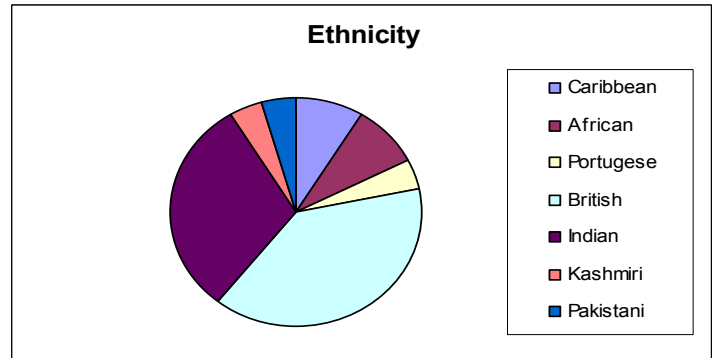

Moortown

Total number of attendees = 49

26 out of 49 attendees completed the gender question. Of these the breakdown was 62% male to 38% female
 23 attendees out of 49 told us their ethnicity.
 40 out of 49 attendees completed the age question.

Roundhay

Total number of attendees = 76

48 out of 76 attendees told us their gender, age and ethnicity. Of these the gender breakdown was 56% male to 44% female.

Chapel Allerton

Total number of attendees = 53

26 out of 53 attendees told us their gender and ethnicity. The gender breakdown was 27% male to 73% female.
 28 out of 53 attendees told us their age.