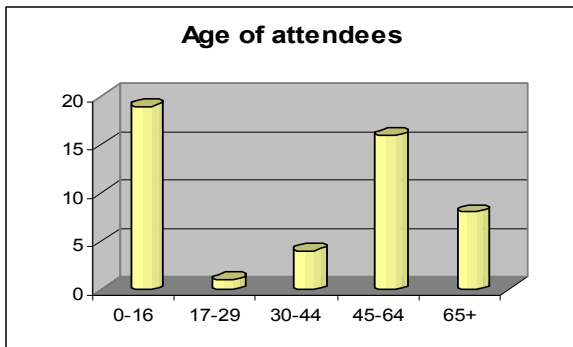

Moortown

Total number of attendees = 49

26 out of 49 attendees completed the gender question. Of these the breakdown was 62% male to 38% female
 23 attendees out of 49 told us their ethnicity.
 40 out of 49 attendees completed the age question.

Roundhay

Total number of attendees = 76

48 out of 76 attendees told us their gender, age and ethnicity. Of these the gender breakdown was 56% male to 44% female.

Chapel Allerton

Total number of attendees = 53

26 out of 53 attendees told us their gender and ethnicity. The gender breakdown was 27% male to 73% female.
 28 out of 53 attendees told us their age.