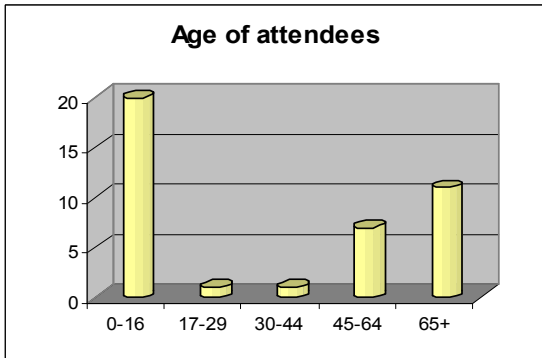

Moortown

Total number of attendees = 49

26 out of 49 attendees completed the gender question. Of these the breakdown was 62% male to 38% female
 23 attendees out of 49 told us their ethnicity.
 40 out of 49 attendees completed the age question.

Roundhay

Total number of attendees = 76

48 out of 76 attendees told us their gender, age and ethnicity. Of these the gender breakdown was 56% male to 44% female.

Chapel Allerton

Total number of attendees = 53

26 out of 53 attendees told us their gender and ethnicity. The gender breakdown was 27% male to 73% female.
 28 out of 53 attendees told us their age.